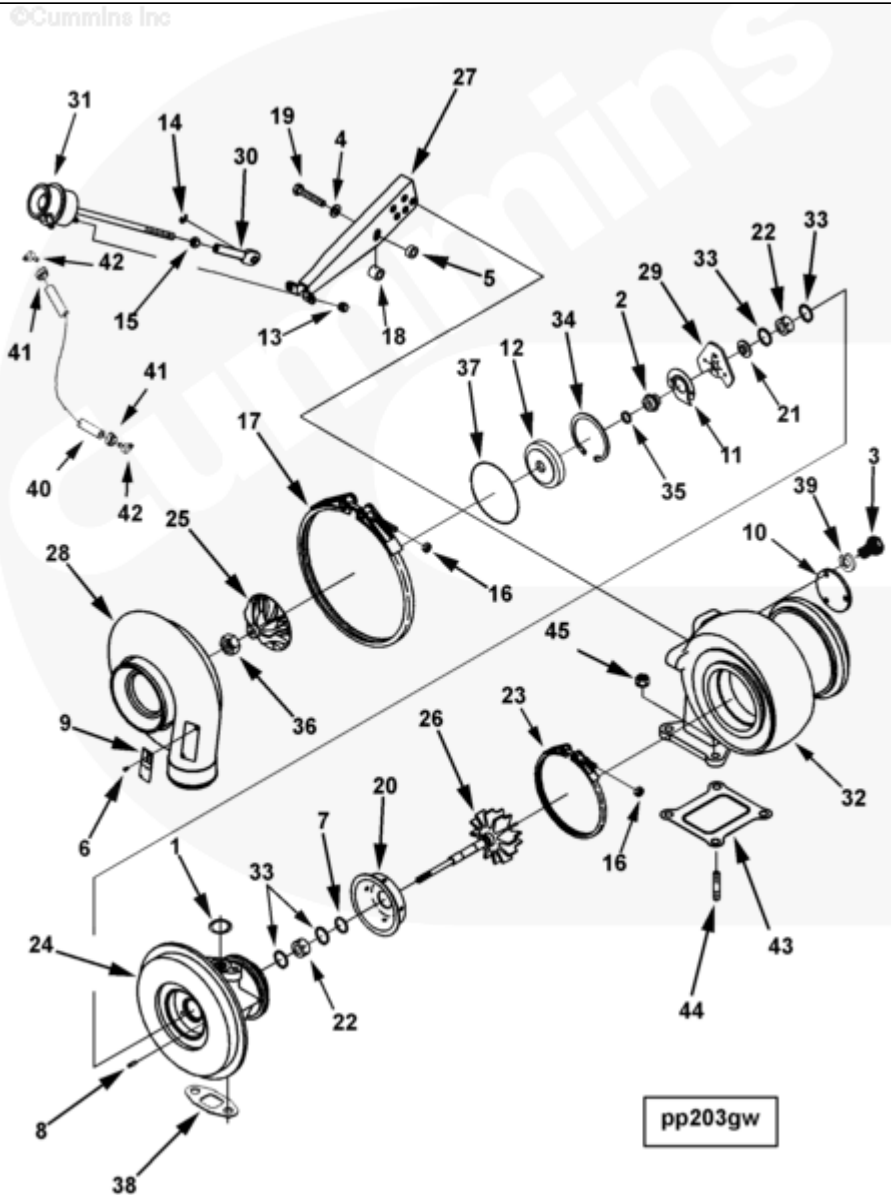

[SMALL](#) | [MEDIUM](#) | [LARGE](#)

Cart	Ref No	Part Number	Part Description	Required	Remarks
View My Cart					
		PP20035-07	Turbocharger		

					Turbocharger
					Engine Aspiration: Charged
					Air Cooled
					Turbo Mtg Flange Bolt Circle
					Diameter: 129.06mm (5.08 in.)
					Turbocharger Type: Wastegate
					Wastegate Rod-to-Crank Angle
					(Deg): 90
					Turbocharger Size/Model:
					19cm Squared HX55
					Closed Crankcase Ventilation
					Compatible: No
					CPL: 8543, 8544, 8545, 8546.
<input type="checkbox"/>		4955714	Turbocharger Kit	1	
<input type="checkbox"/>		4043707	Turbocharger	1	
<input type="checkbox"/>	1	3037537	O-Ring Seal	1	
<input type="checkbox"/>	2	3502231	Oil Slinger	1	
<input type="checkbox"/>	3	3592892	Hexagon Head Set Screw	3	
<input type="checkbox"/>	4	3504967	Plain Washer	3	Holset Part Sold Only in Kits
<input type="checkbox"/>	5	3591206	Mounting Spacer	3	
<input type="checkbox"/>	6	3519163	Drive Screw	2	
<input type="checkbox"/>	7	3521441	Split Ring Seal	1	
	8	3522597	Roll Pin	2	
9					Item not on this version
<input type="checkbox"/>	10	3527651	Cover Plate	1	
<input type="checkbox"/>	11	3528094	Oil Baffle	1	
<input type="checkbox"/>	12	3528096	Oil Seal Plate	1	
<input type="checkbox"/>	13	3528204	Regular Hexagon Nut	2	1/4 - 28 UNF